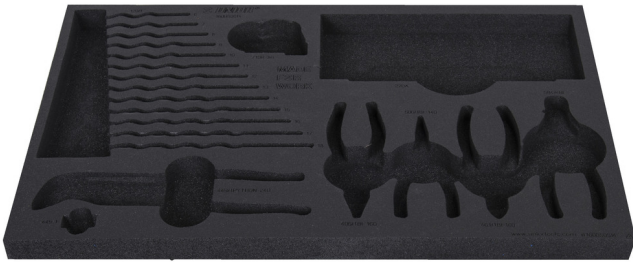

SOS tool tray for 1600SOS14

v1600SOS14

629200

L

564

B

364

H

30

110

* Images of products are symbolic. All dimensions are in mm, and weight in grams. All listed dimensions may vary in tolerance.