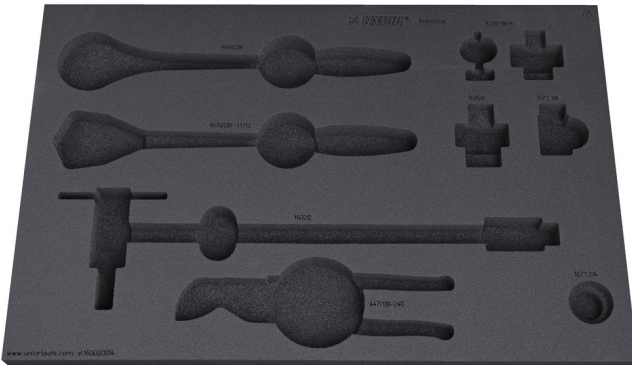

SOS tool tray for 1600SOS14

v1600SOS14

627161

L

564

B

364

H