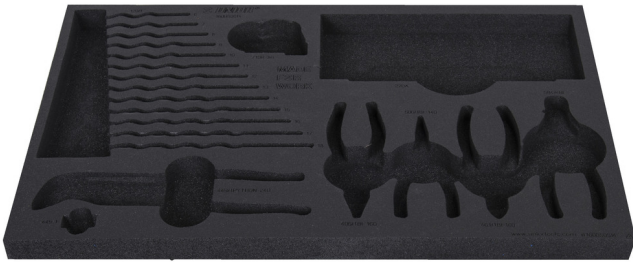

# SOS tool tray for 1600SOS14

v1600SOS14

629200

L

564

B

364

H

30

110

\* Images of products are symbolic. All dimensions are in mm, and weight in grams. All listed dimensions may vary in tolerance.