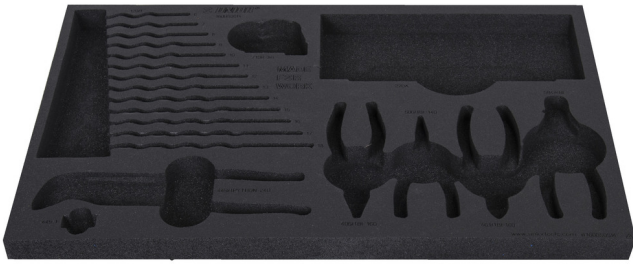

# 搭配救援工具 1600SOS14 救援工具托盘

vl1600SOS14

629200

L

564

B

364

H

30

110

\* Images of products are symbolic. All dimensions are in mm, and weight in grams. All listed dimensions may vary in tolerance.