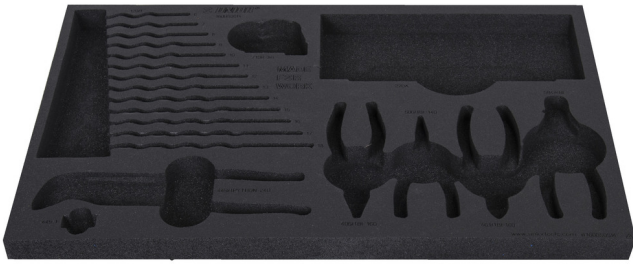

搭配救援工具 1600SOS14 救援工具托盘

vl1600SOS14

629200

L

564

B

364

H

30

110

* Images of products are symbolic. All dimensions are in mm, and weight in grams. All listed dimensions may vary in tolerance.