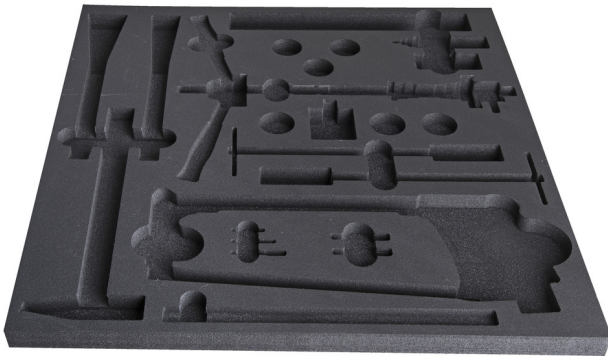

Empty tray for SET2-2600C

v12-2600C

Profiles

L

B

H

* Images of products are symbolic. All dimensions are in mm, and weight is in grams. All listed dimensions may vary in tolerance.