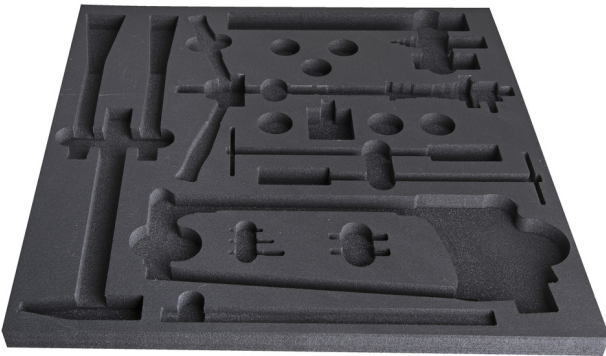

# 搭配工具组SET2-2600C 空托盘

v12-2600C

配置文件

L

B

H

\* Images of products are symbolic. All dimensions are in mm, and weight is in grams. All listed dimensions may vary in tolerance.