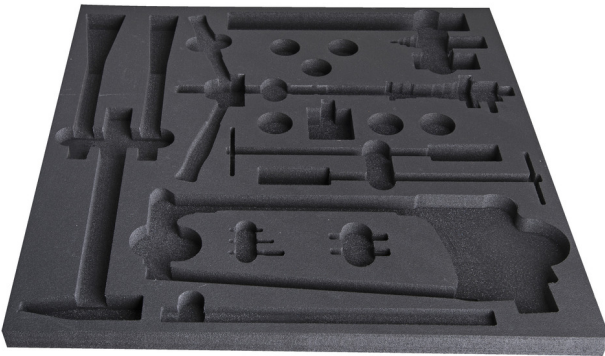

Empty tray for SET2-2600C

v12-2600C

Profiles

	L	B	H	
628653	560	570	40	286

* Images of products are symbolic. All dimensions are in mm, and weight in grams. All listed dimensions may vary in tolerance.