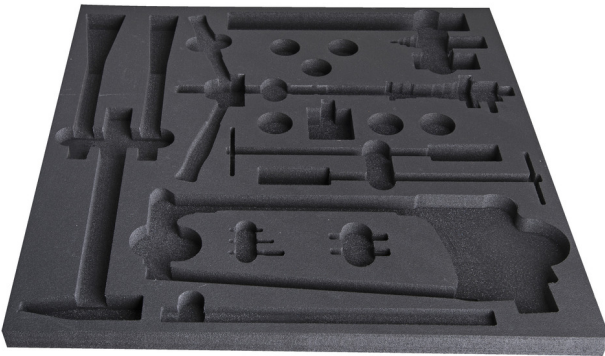

# Empty tray for SET2-2600C

v12-2600C

## Profiles

---

	L	B	H	
628653	560	570	40	286

\* Images of products are symbolic. All dimensions are in mm, and weight in grams. All listed dimensions may vary in tolerance.