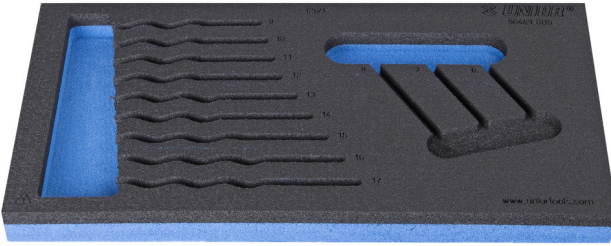

# SOS tool tray for 964/2FSOS

VI964/2FSOS

## Product features

- malzeme: düşük yoğunluklu polietilen köpük
- Tool tray dimension: 188 x 364 x 30 mm
- Compatible with drawers of Eurostyle, Eurovision, Euromotion, Europlus and Hercules (front drawers) line