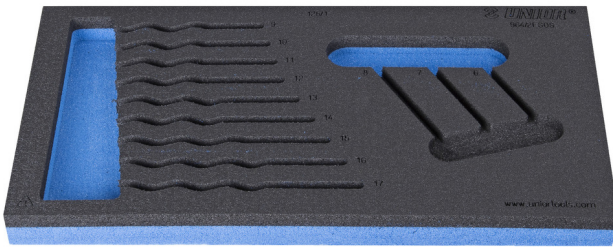

SOS tool tray for 964/2FSOS

vI964/2FSOS

Profiles

Product features

- material: low density polyethylene foam
- Tool tray dimension: 188 x 364 x 30 mm
- Compatible with drawers of Eurostyle, Eurovision, Europlus and Hercules (front drawers) line

621909

L

188

B

364

H

30

57