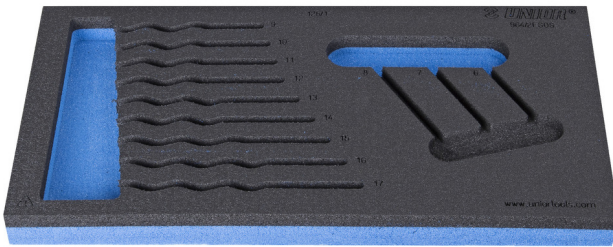

SOS tool tray for 964/2FSOS

vI964/2FSOS

配置文件

产品属性

- 材料：低密度聚乙烯泡沫
- Tool tray dimension: 188 x 364 x 30 mm
- Compatible with drawers of Eurostyle, Eurovision, Euromotion, Europlus and Hercules (front drawers) line

621909

L

188

B

364

H

30

57