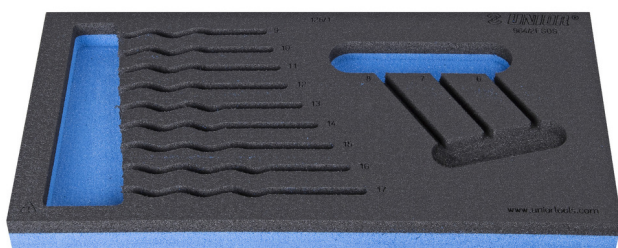

SOS tool tray for 964/2FSOS

VI964/2FSOS

Profili

Atributi proizvoda

- materijal: polietilenska pjena male gustoće
- Tool tray dimension: 188 x 364 x 30 mm
- Compatible with drawers of Eurostyle, Eurovision, Euromotion, Europlus and Hercules (front drawers) line

621909

L

188

B

364

H

30

57