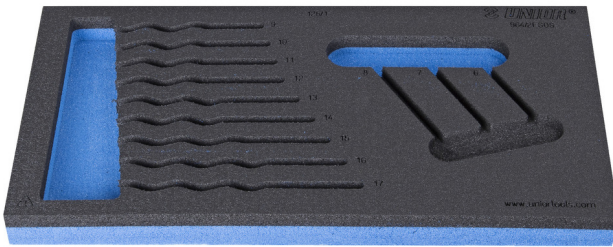

SOS tool tray for 964/2FSOS

vI964/2FSOS

Profiles

Product features

- material: low density polyethylene foam
- Tool tray dimension: 188 x 364 x 30 mm
- Compatible with drawers of Eurostyle, Eurovision, Euromotion, Europlus and Hercules (front drawers) line

621909

L

188

B

364

H

30

57