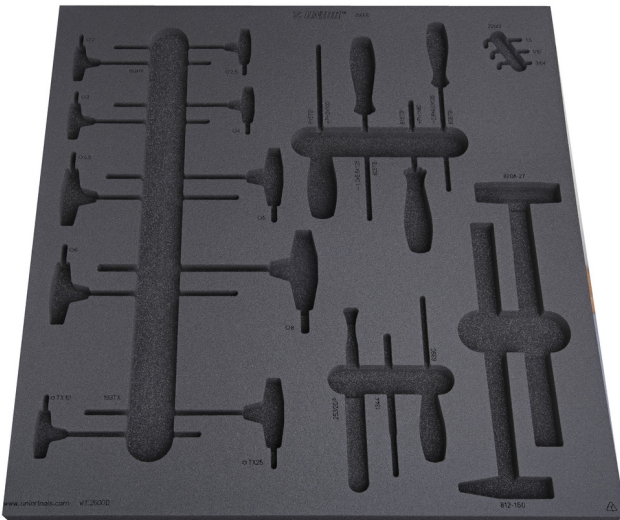

# Empty tray for SET1-2600D

v11-2600D

## 프로파일

	L	B	H	
625476	562	570	40	235

\* Images of products are symbolic. All dimensions are in mm, and weight in grams. All listed dimensions may vary in tolerance.