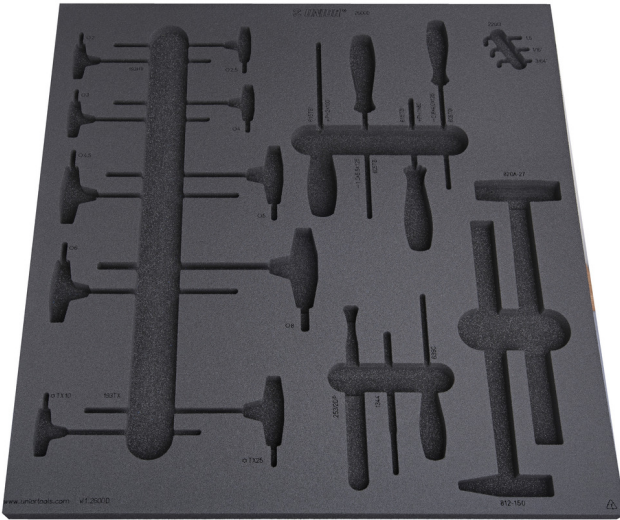

# Empty tray for SET1-2600D

v11-2600D

## 프로파일

|  |     |     |    |   |
|--|-----|-----|----|---|
|  | L   | B   | H  |  |
| 629851   | 560 | 570 | 40 | 215   |

\* Images of products are symbolic. All dimensions are in mm, and weight in grams. All listed dimensions may vary in tolerance.