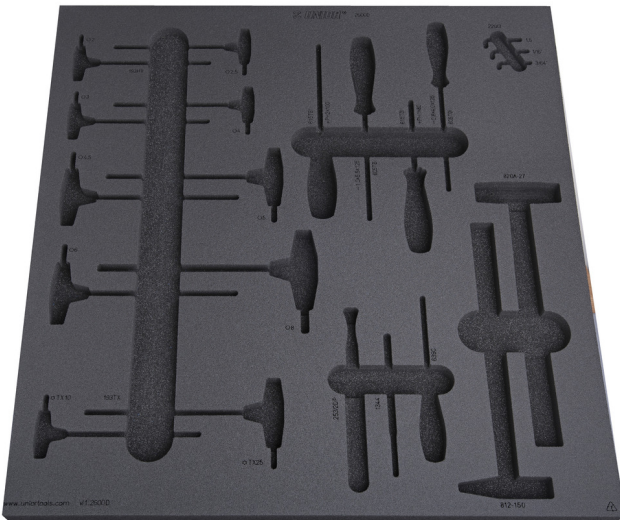

Empty tray for SET1-2600D

v11-2600D

프로파일

	L	B	H	
625476	562	570	40	235

* Images of products are symbolic. All dimensions are in mm, and weight in grams. All listed dimensions may vary in tolerance.