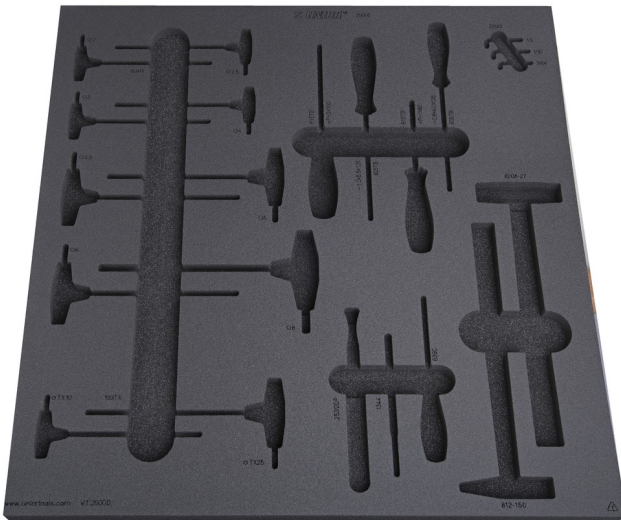

# Empty tray for SET1-2600D

v11-2600D

## Profiles

Barcode	L	B	H	Weight
625476	562	570	40	235

\* Images of products are symbolic. All dimensions are in mm, and weight in grams. All listed dimensions may vary in tolerance.