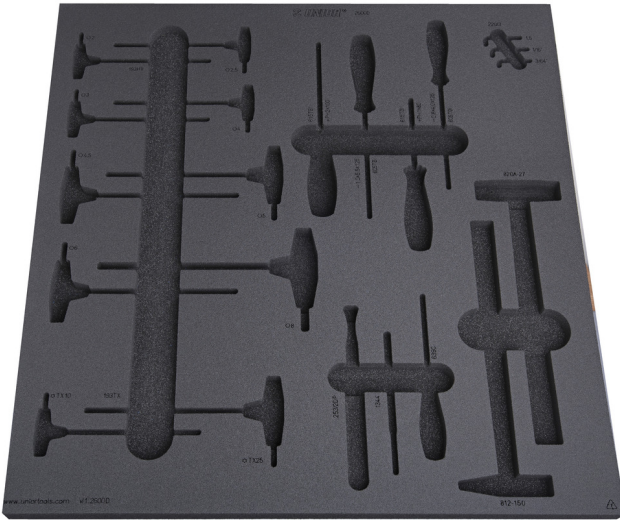

Empty tray for SET1-2600D

v11-2600D

Profiles

Barcode	L	B	H	Weight
625476	562	570	40	235

* Images of products are symbolic. All dimensions are in mm, and weight in grams. All listed dimensions may vary in tolerance.