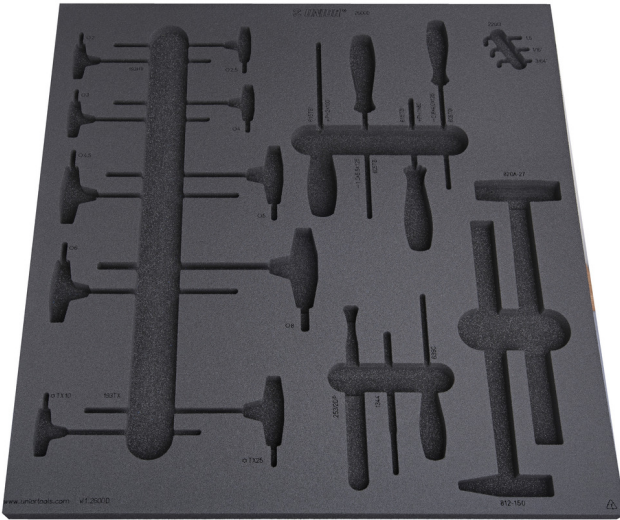

# Empty tray for SET1-2600D

v11-2600D

## Profiles

	L	B	H	
629851	560	570	40	215

\* Images of products are symbolic. All dimensions are in mm, and weight in grams. All listed dimensions may vary in tolerance.