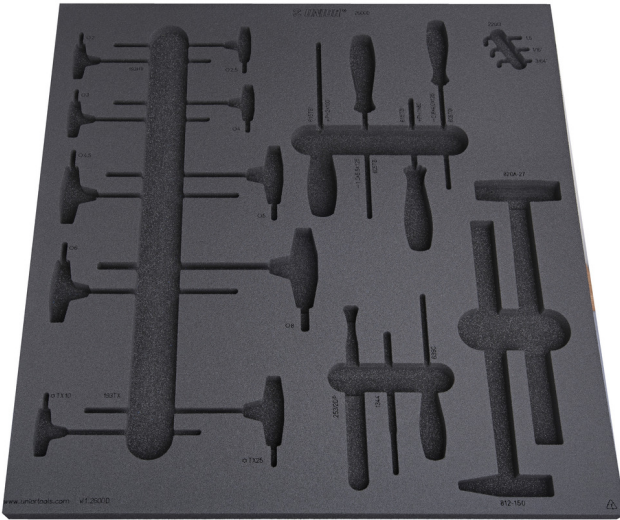

搭配工具组SET1-2600D 空托盘

v11-2600D

配置文件

	L	B	H	
629851	560	570	40	215

* Images of products are symbolic. All dimensions are in mm, and weight is in grams. All listed dimensions may vary in tolerance.