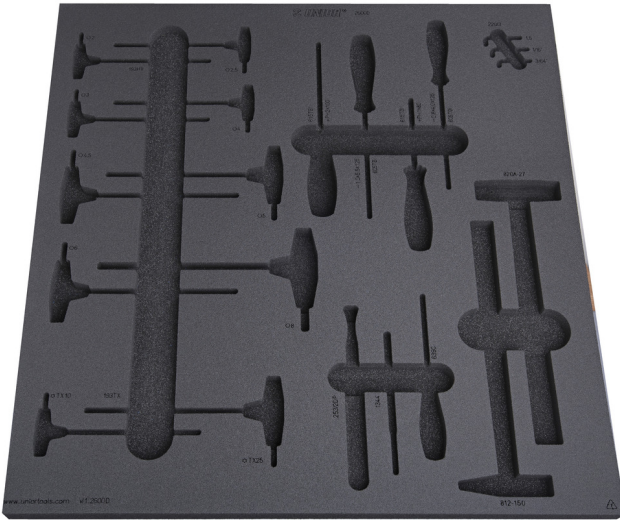

# 搭配工具组SET1-2600D 空托盘

v11-2600D

## 配置文件

	L	B	H	
625476	562	570	40	235

\* Images of products are symbolic. All dimensions are in mm, and weight in grams. All listed dimensions may vary in tolerance.