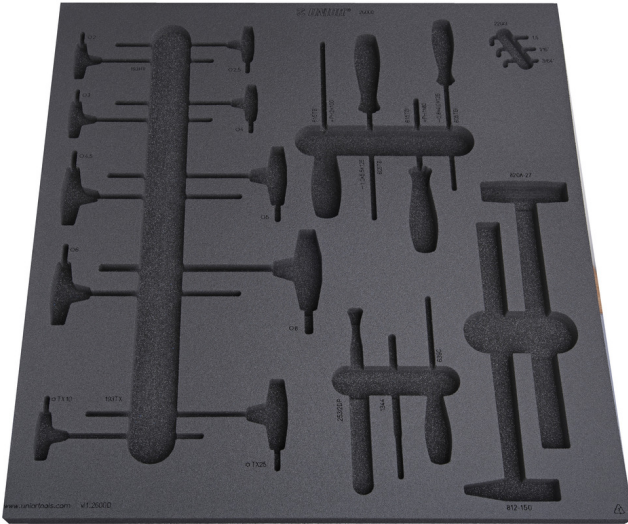

Empty tray for SET1-2600D

vi1-2600D

Profiles

[./ar/support/warranty.](#)

625476

L

562

B

570

H

40

235

Retail packaging

625476

Transport packaging

625476