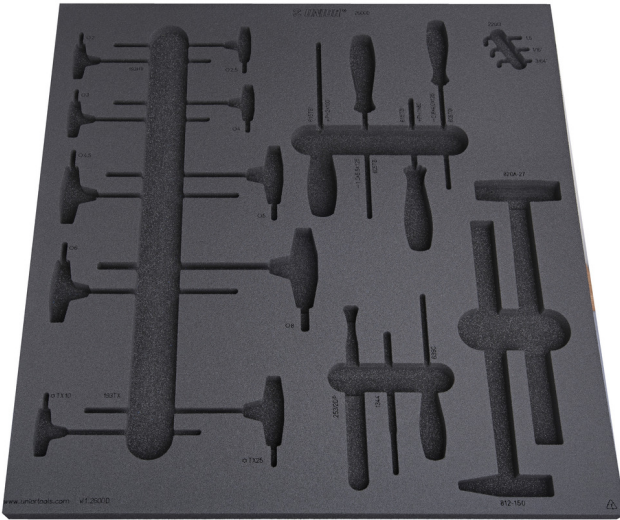

Empty tray for SET1-2600D

v11-2600D

Profiles

	L	B	H	
625476	562	570	40	235

* Images of products are symbolic. All dimensions are in mm, and weight in grams. All listed dimensions may vary in tolerance.