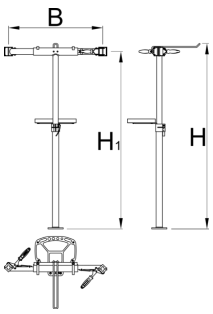

# Pro repair stand with double clamp, without plate

1693CS2-US

Profiles

---

625019

13065

\* Images of products are symbolic. All dimensions are in mm, and weight in grams. All listed dimensions may vary in tolerance.

## Accessories

Repair stand tool tray collar