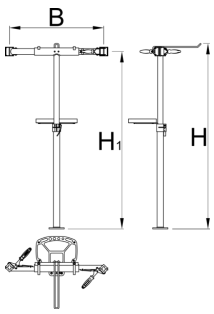

Pro repair stand with double clamp, manually adjustable, without plate

1693CS1-US

프로파일

625018

11000

* Images of products are symbolic. All dimensions are in mm, and weight in grams. All listed dimensions may vary in tolerance.