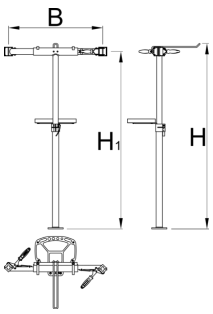

# Pro repair stand with double clamp, manually adjustable, without plate

1693CS1-US

프로파일

---

625018

11000

\* Images of products are symbolic. All dimensions are in mm, and weight in grams. All listed dimensions may vary in tolerance.