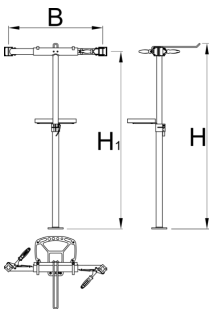

# Pro repair stand with double clamp, manually adjustable, without plate

1693CS1-US

Profiles

---

625018

11000

\* Images of products are symbolic. All dimensions are in mm, and weight in grams. All listed dimensions may vary in tolerance.