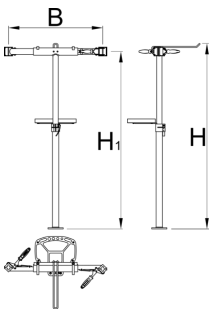

Pro repair stand with double clamp, manually adjustable, without plate

1693CS1-US

Profiles

625018

11000

* Images of products are symbolic. All dimensions are in mm, and weight in grams. All listed dimensions may vary in tolerance.