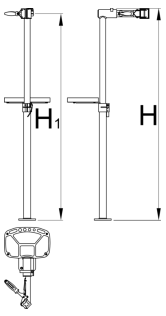

# Pro repair stand with single clamp, manually adjustable, without plate

1693BS1-US

프로파일

---

625014

6800

\* Images of products are symbolic. All dimensions are in mm, and weight in grams. All listed dimensions may vary in tolerance.