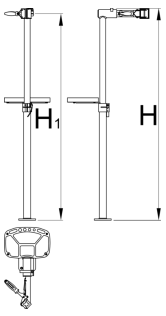

Pro repair stand with single clamp, manually adjustable, without plate

1693BS1-US

프로파일

625014

6800

* Images of products are symbolic. All dimensions are in mm, and weight in grams. All listed dimensions may vary in tolerance.