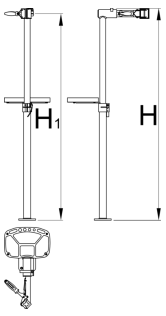

Pro repair stand with single clamp, manually adjustable, without plate

1693BS1-US

Profiles

625014

6800

* Images of products are symbolic. All dimensions are in mm, and weight in grams. All listed dimensions may vary in tolerance.