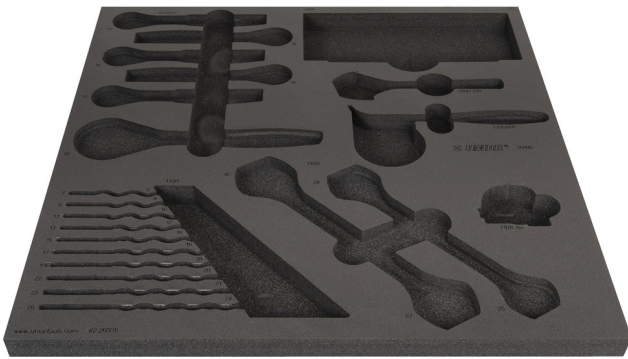

Empty tray for SET2-2600D

v12-2600D

Profiles

	L	B	H	
629852	560	570	40	218

* Images of products are symbolic. All dimensions are in mm, and weight in grams. All listed dimensions may vary in tolerance.