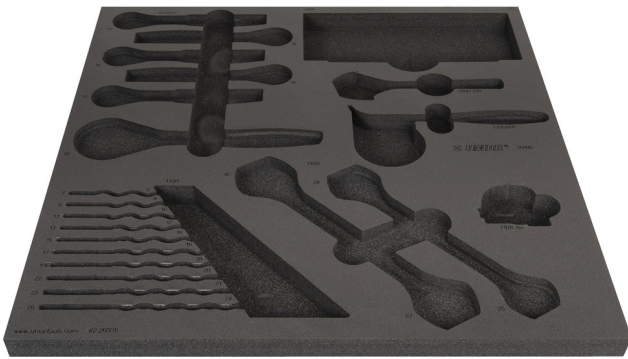

Empty tray for SET2-2600D

v12-2600D

Profiles

|  | L | B | H |  |
|--|-----|-----|----|---|
| 625477 | 562 | 570 | 40 | 210 |

* Images of products are symbolic. All dimensions are in mm, and weight in grams. All listed dimensions may vary in tolerance.