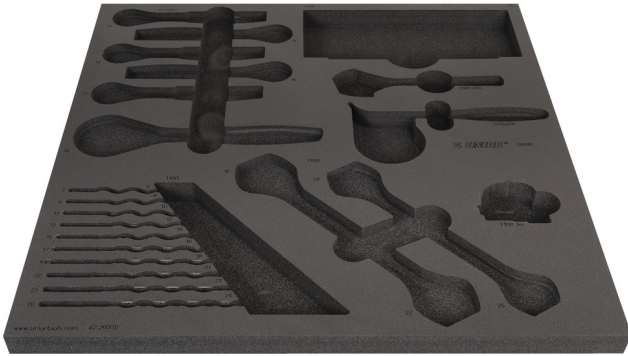

Empty tray for SET2-2600D

v12-2600D

Profiles

	L	B	H	
625477	562	570	40	210

* Images of products are symbolic. All dimensions are in mm, and weight in grams. All listed dimensions may vary in tolerance.