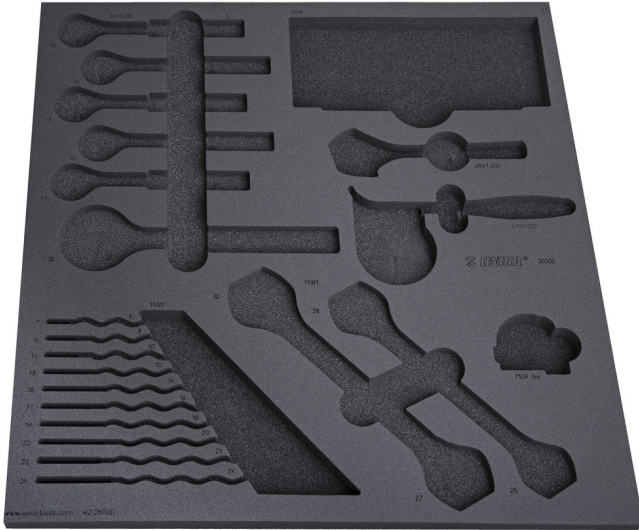

Empty tray for SET2-2600D

v12-2600D

625477

L

562

B

570

H