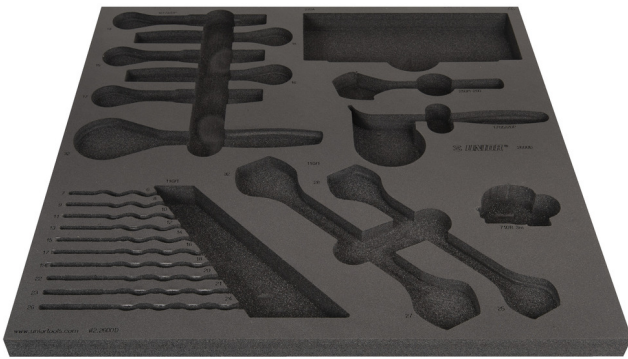

Empty tray for SET2-2600D

v12-2600D

Profiles

	L	B	H	
625477	562	570	40	210

* Images of products are symbolic. All dimensions are in mm, and weight in grams. All listed dimensions may vary in tolerance.