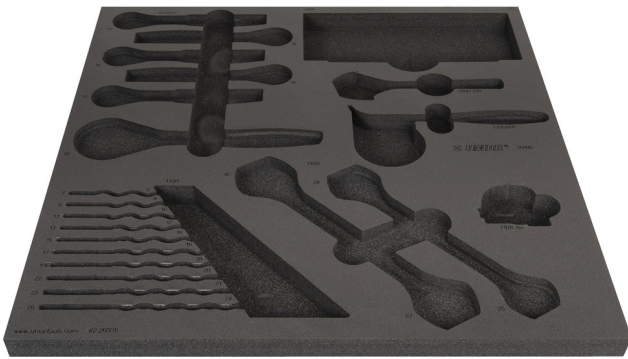

# Empty tray for SET2-2600D

v12-2600D

## Profiles

---

	L	B	H	
629852	560	570	40	218

\* Images of products are symbolic. All dimensions are in mm, and weight in grams. All listed dimensions may vary in tolerance.