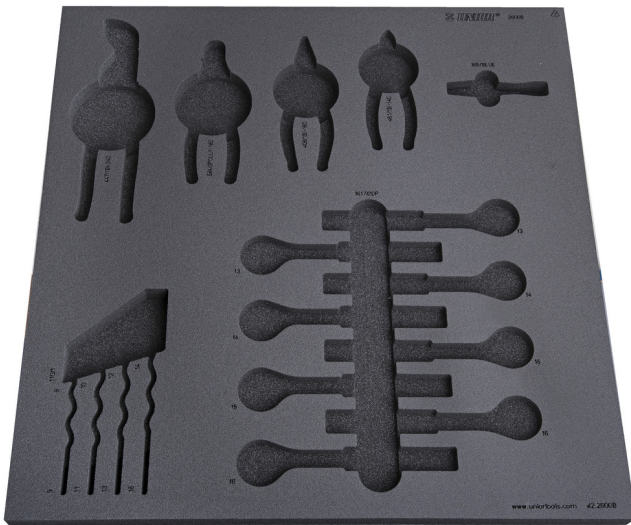

Empty tray for SET2-2600B

v12-2600B

Profiles

625470

L

562

B

570

H

40

231

* Images of products are symbolic. All dimensions are in mm, and weight in grams. All listed dimensions may vary in tolerance.