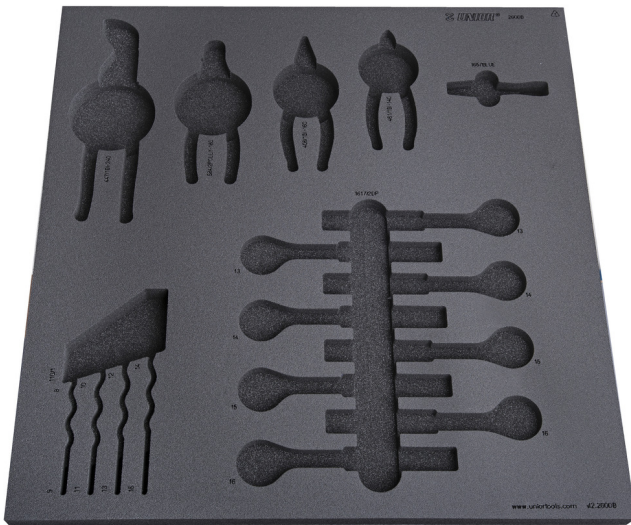

# Empty tray for SET2-2600B

v12-2600B

## Profiles

625470

L

562

B

570

H

40

231

\* Images of products are symbolic. All dimensions are in mm, and weight in grams. All listed dimensions may vary in tolerance.