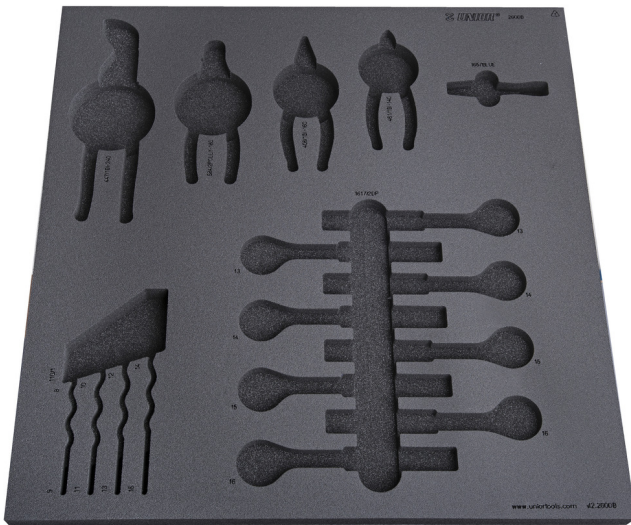

搭配工具组SET2-2600B 空托盘

v12-2600B

配置文件

625470

L

562

B

570

H

40

231

* Images of products are symbolic. All dimensions are in mm, and weight in grams. All listed dimensions may vary in tolerance.