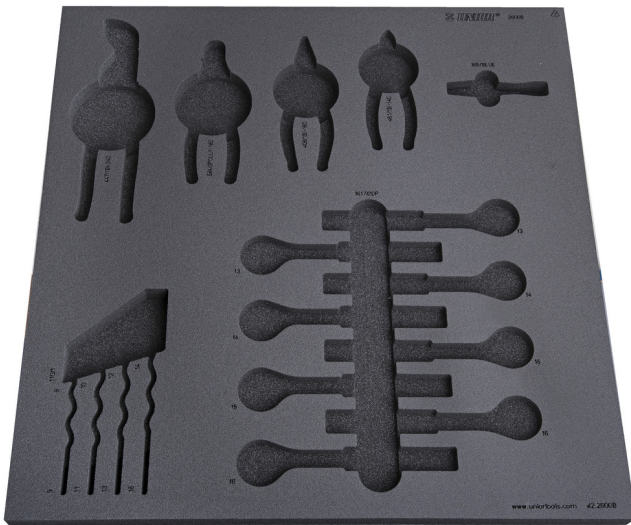

# 搭配工具组SET2-2600B 空托盘

v12-2600B

## 配置文件

625470

L

562

B

570

H

40

231

\* Images of products are symbolic. All dimensions are in mm, and weight in grams. All listed dimensions may vary in tolerance.