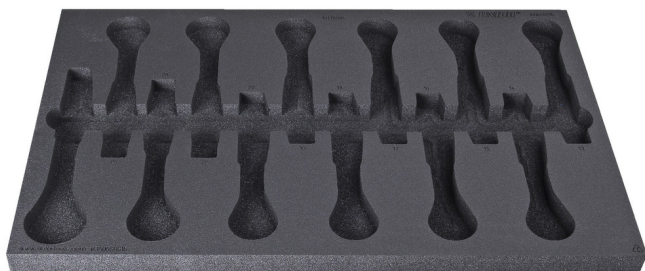

SOS tool tray for 1600SOS15

vl1600SOS15

627163

L

364

B

188

H