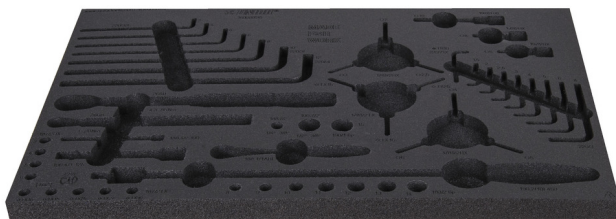

# SOS tool tray for 1600SOS15

v1600SOS15

## Profiles

---

629202

L

564

B

364

H