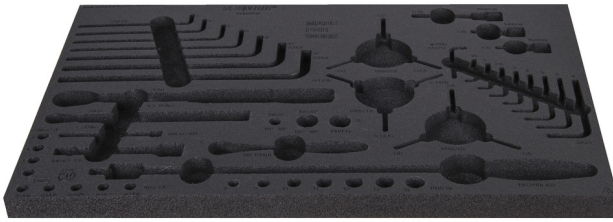

# SOS tool tray for 1600SOS15

v1600SOS15

## Profile

---

629202

L

564

B

364

H