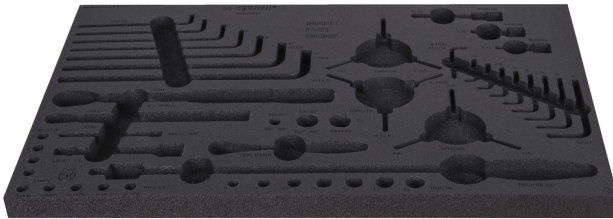

# SOS tool tray for 1600SOS15

v1600SOS15

## Profile

---

629202

L

564

B

364

H