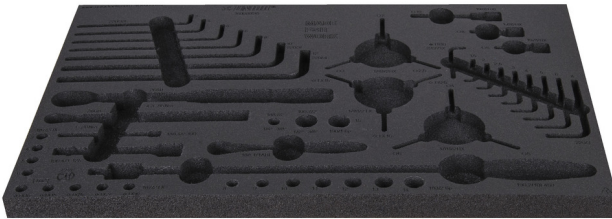

# SOS tool tray for 1600SOS15

vl1600SOS15

## Profielen

---

629202

L

564

B

364

H