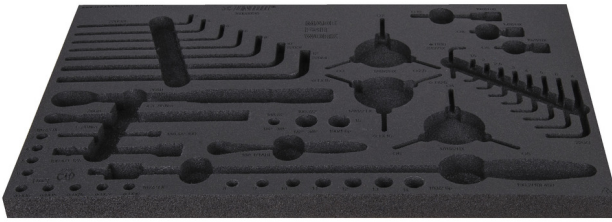

SOS tool tray for 1600SOS15

v1600SOS15

프로파일

	L	B	H	
629202	564	364	30	142

* Images of products are symbolic. All dimensions are in mm, and weight in grams. All listed dimensions may vary in tolerance.