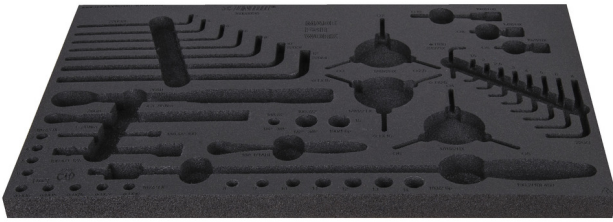

SOS tool tray for 1600SOS15

v1600SOS15

프로파일

	L	B	H	
629202	564	364	30	142

* Images of products are symbolic. All dimensions are in mm, and weight in grams. All listed dimensions may vary in tolerance.