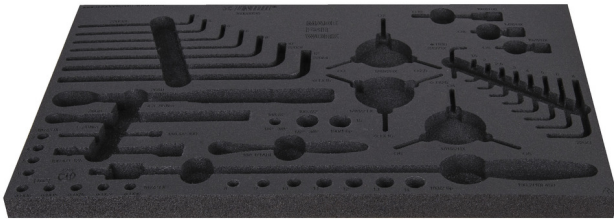

SOS tool tray for 1600SOS15

v1600SOS15

Profilok

629202

L

564

B

364