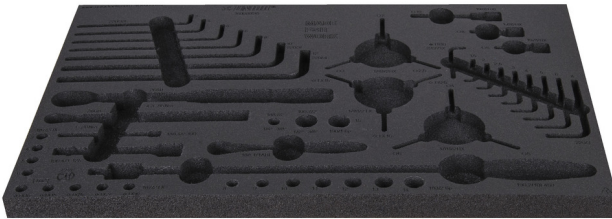

# SOS tool tray for 1600SOS15

v1600SOS15

## Profilok

---

629202

L

564

B

364

H