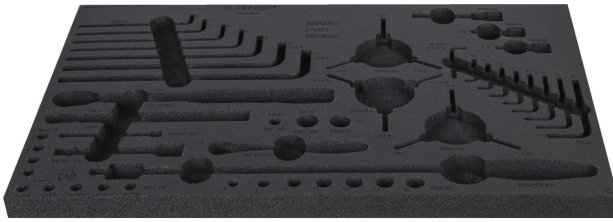

# SOS tool tray for 1600SOS15

v1600SOS15

## Profiles

---

	L	B	H	
629202	564	364	30	142

\* Images of products are symbolic. All dimensions are in mm, and weight in grams. All listed dimensions may vary in tolerance.