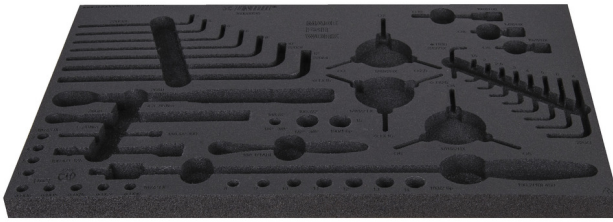

SOS tool tray for 1600SOS15

v1600SOS15

Profiles

	L	B	H	
629202	564	364	30	142

* Images of products are symbolic. All dimensions are in mm, and weight in grams. All listed dimensions may vary in tolerance.