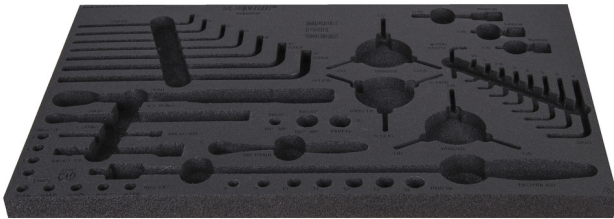

SOS tool tray for 1600SOS15

v1600SOS15

Profiles

	L	B	H	
629202	564	364	30	142

* Images of products are symbolic. All dimensions are in mm, and weight in grams. All listed dimensions may vary in tolerance.