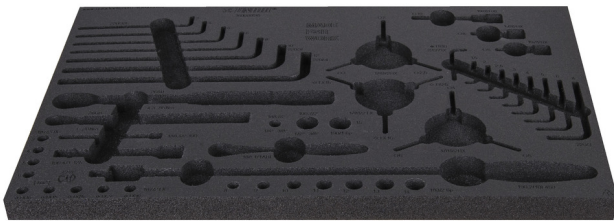

搭配救援工具 1600SOS15 救援工具托盘

vl1600SOS15

配置文件

	L	B	H	
629202	564	364	30	142

* Images of products are symbolic. All dimensions are in mm, and weight in grams. All listed dimensions may vary in tolerance.