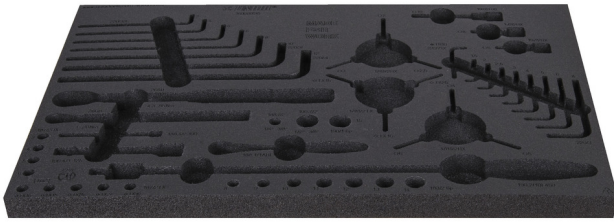

SOS tool tray for 1600SOS15

v1600SOS15

Profiles

	L	B	H	
629202	564	364	30	142

* Images of products are symbolic. All dimensions are in mm, and weight in grams. All listed dimensions may vary in tolerance.