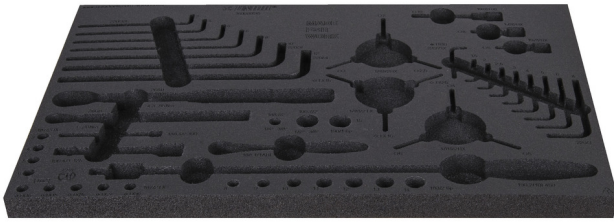

# SOS tool tray for 1600SOS15

v1600SOS15

## Profiles

---

	L	B	H	
629202	564	364	30	142

\* Images of products are symbolic. All dimensions are in mm, and weight in grams. All listed dimensions may vary in tolerance.