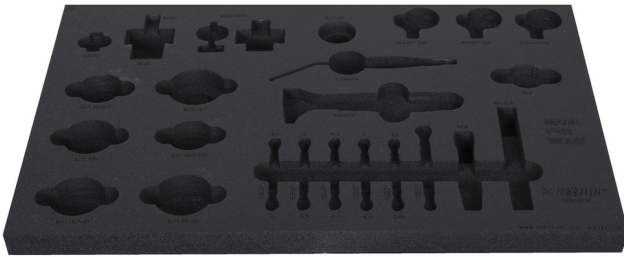

SOS tool tray for 1600SOS18

v1600SOS18

Profiles

| | | | | |
|--|----------|----------|----------|---|
|  | L | B | H |  |
| 629208 | 564 | 364 | 30 | 142 |

* Images of products are symbolic. All dimensions are in mm, and weight in grams. All listed dimensions may vary in tolerance.