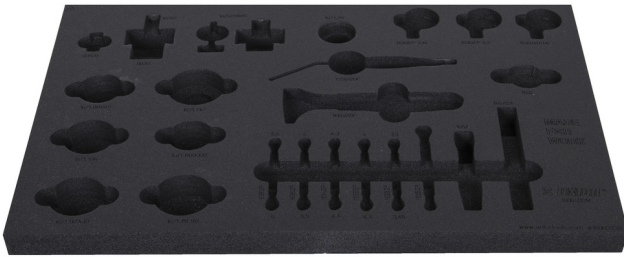

SOS tool tray for 1600SOS18

v1600SOS18

Profiles

	L	B	H	
629208	564	364	30	142

* Images of products are symbolic. All dimensions are in mm, and weight in grams. All listed dimensions may vary in tolerance.