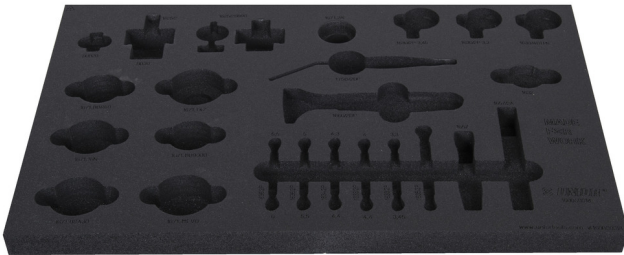

# SOS tool tray for 1600SOS18

v1600SOS18

## Profiles

	<b>L</b>	<b>B</b>	<b>H</b>	
629208	564	364	30	142

\* Images of products are symbolic. All dimensions are in mm, and weight in grams. All listed dimensions may vary in tolerance.