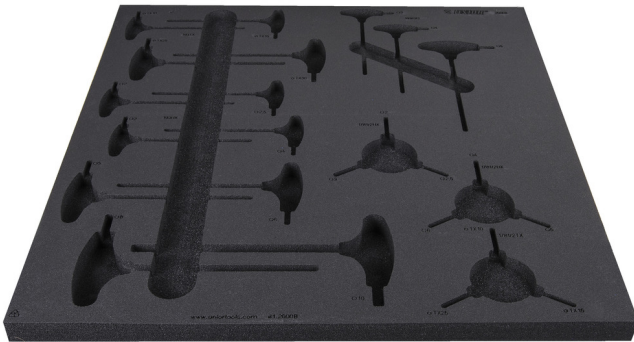

Empty tray for SET1-2600B

v11-2600B

Profiles

	L	B	H	
625469	562	570	40	245

* Images of products are symbolic. All dimensions are in mm, and weight in grams. All listed dimensions may vary in tolerance.