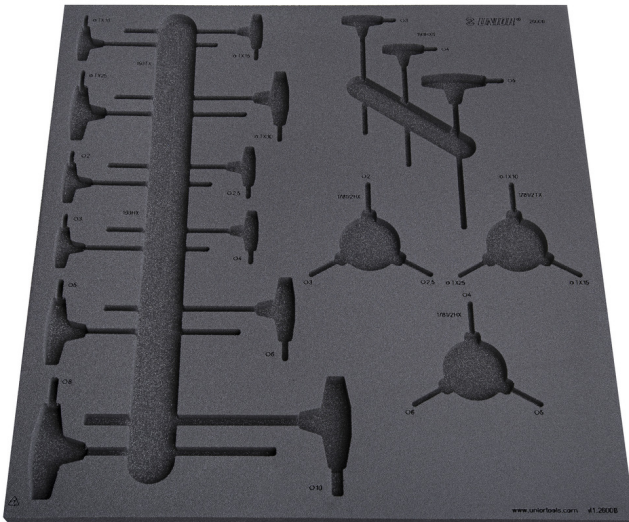

# Empty tray for SET1-2600B

v11-2600B

625469

L

562

B

570

H