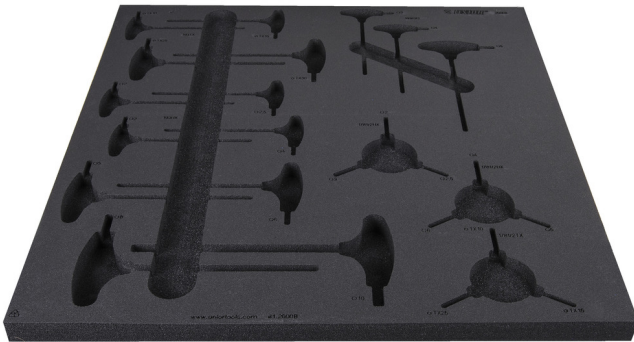

# Empty tray for SET1-2600B

v11-2600B

## Profiles

|  |          |          |          |   |
|--|----------|----------|----------|---|
|  | <b>L</b> | <b>B</b> | <b>H</b> |  |
| 625469   | 562      | 570      | 40       | 245   |

\* Images of products are symbolic. All dimensions are in mm, and weight in grams. All listed dimensions may vary in tolerance.