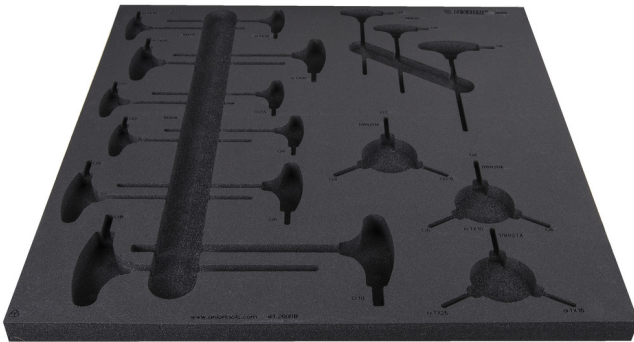

搭配工具组SET1-2600B 空托盘

v11-2600B

配置文件

	L	B	H	
625469	562	570	40	245

* Images of products are symbolic. All dimensions are in mm, and weight in grams. All listed dimensions may vary in tolerance.