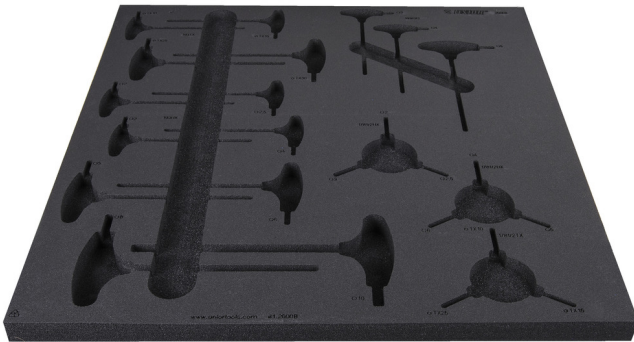

# Empty tray for SET1-2600B

v11-2600B

## Profiles

	<b>L</b>	<b>B</b>	<b>H</b>	
625469	562	570	40	245

\* Images of products are symbolic. All dimensions are in mm, and weight in grams. All listed dimensions may vary in tolerance.