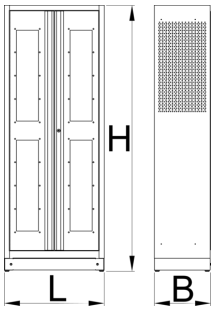

# Cabinet organizer for documents

991LMS.C1

Profile

---

Caracteristicile produsului

- The cabinet organizer for documents is an ideal solution for systematically organized documentation, safely stored behind see-through doors for extra visibility. It features four adjustable shelves and a wide-open door option. Its walls are perforated, which allows the installation of additional accessories that will make the space additionally optimized.
- tabla cu gauri perforate
- uși încuiate cu cheie de blocare și pliere
- plexiglass door for viewing the cabinet interior
- the doors open 180°
- unlocked doors are held by magnets
- includes 4 shelves which can be customised on 9 vertical positions
- the shelves basically have spacing of 342mm
- the bottom of cabinet serves as the fifth, fixed shelf
- the shelves are reinforced
- the side parts of the cabinet in the upper part are perforated for attaching accessories
- the cabinet bottom is made in such way that it allows the cabinet to be moved with standard transport equipment such as forklifts and hand pallet trucks
- basic dimensions of cabinet L 770 x W 430 x H 2052mm
- vopsite cu vopsele ecologice fara cadmiu si plumb

	L	B	H	
628541	770	430	2052	80000

\* Imaginea produsului este simbolica. Toate dimensiunile sunt exprimate în mm, greutatea în grame.

0 (pictures)