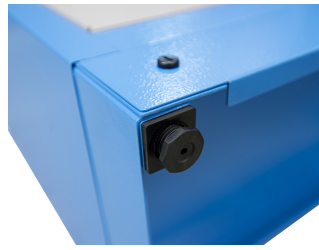

# Cabinet organizer for documents

991LMS.C1

Profile

---

Caracteristicile produsului

- The cabinet organizer for documents is an ideal solution for systematically organized documentation, safely stored behind see-through doors for extra visibility. It features four adjustable shelves and a wide-open door option. Its walls are perforated, which allows the installation of additional accessories that will make the space additionally optimized.
- tabla cu gauri perforate
- uși încuiate cu cheie de blocare și pliere
- plexiglass door for viewing the cabinet interior
- the doors open 180°
- unlocked doors are held by magnets
- includes 4 shelves which can be customised on 9 vertical positions
- the shelves basically have spacing of 342mm
- the bottom of cabinet serves as the fifth, fixed shelf
- the shelves are reinforced
- the side parts of the cabinet in the upper part are perforated for attaching accessories
- the cabinet bottom is made in such way that it allows the cabinet to be moved with standard transport equipment such as forklifts and hand pallet trucks
- basic dimensions of cabinet L 770 x W 430 x H 2052mm
- vopsite cu vopsele ecologice fara cadmiu si plumb

	L	B	H	
628541	770	430	2052	80000

\* Imaginea produsului este simbolica. Toate dimensiunile sunt exprimate în mm, greutatea în grame.

0 (pictures)