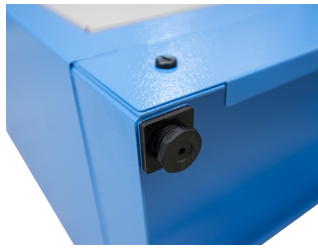

문서용 캐비닛 오거나이저

991LMS.C1

프로파일

제품 특징

- The cabinet organizer for documents is an ideal solution for systematically organized documentation, safely stored behind see-through doors for extra visibility. It features four adjustable shelves and a wide-open door option. Its walls are perforated, which allows the installation of additional accessories that will make the space additionally optimized.
- material: premium PLUS sheet metal
- 잠금 장치와 접이식 키가 잇는 도어 잠금장치
- plexiglass door for viewing the cabinet interior
- the doors open 180°
- unlocked doors are held by magnets
- includes 4 shelves which can be customised on 9 vertical positions
- the shelves basically have spacing of 342mm
- the bottom of cabinet serves as the fifth, fixed shelf
- the shelves are reinforced
- the side parts of the cabinet in the upper part are perforated for attaching accessories
- the cabinet bottom is made in such way that it allows the cabinet to be moved with standard transport equipment such as forklifts and hand pallet trucks
- basic dimensions of cabinet L 770 x W 430 x H 2052mm
- coated with eco colour of Qualicoat quality standard

* Images of products are symbolic. All dimensions are in mm, and weight is in grams. All listed dimensions may vary in tolerance.

사용법 (사진)

스페어 파트

Lock with keys

관련 제품

틀 트레이용 캐비닛 오거나이저

틀 차징 스테이션