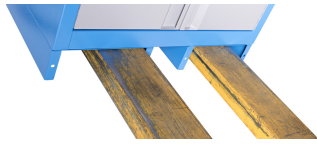

스페어 파트

Lock with keys

관련 제품

틀 트레이용 캐비닛 오거나이저

틀 차징 스테이션