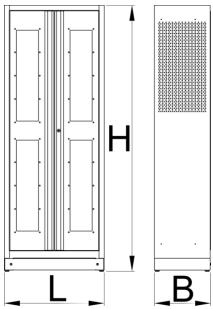

문서용 캐비닛 오거나이저

991LMS.C1

프로파일

제품 특징

- The cabinet organizer for documents is an ideal solution for systematically organized documentation, safely stored behind see-through doors for extra visibility. It features four adjustable shelves and a wide-open door option. Its walls are perforated, which allows the installation of additional accessories that will make the space additionally optimized.
- material: premium PLUS sheet metal
- 잠금 장치와 접이식 키가 잇는 도어 잠금장치
- plexiglass door for viewing the cabinet interior
- the doors open 180°
- unlocked doors are held by magnets
- includes 4 shelves which can be customised on 9 vertical positions
- the shelves basically have spacing of 342mm
- the bottom of cabinet serves as the fifth, fixed shelf
- the shelves are reinforced
- the side parts of the cabinet in the upper part are perforated for attaching accessories
- the cabinet bottom is made in such way that it allows the cabinet to be moved with standard transport equipment such as forklifts and hand pallet trucks
- basic dimensions of cabinet L 770 x W 430 x H 2052mm
- coated with eco colour of Qualicoat quality standard

	L	B	H	
628541	770	430	2052	80000

* Images of products are symbolic. All dimensions are in mm, and weight in grams. All listed dimensions may vary in tolerance.

사용법 (사진)

스페어 파트

Lock with keys

관련 제품

틀 트레이용 캐비닛 오거나이저