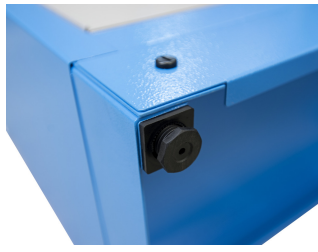

문서용 캐비닛 오거나이저

991LMS.C1

프로파일

제품 특징

- The cabinet organizer for documents is an ideal solution for systematically organized documentation, safely stored behind see-through doors for extra visibility. It features four adjustable shelves and a wide-open door option. Its walls are perforated, which allows the installation of additional accessories that will make the space additionally optimized.
- material: premium PLUS sheet metal
- 잠금 장치와 접이식 키가 잇는 도어 잠금장치
- plexiglass door for viewing the cabinet interior
- the doors open 180°
- unlocked doors are held by magnets
- includes 4 shelves which can be customised on 9 vertical positions
- the shelves basically have spacing of 342mm
- the bottom of cabinet serves as the fifth, fixed shelf
- the shelves are reinforced
- the side parts of the cabinet in the upper part are perforated for attaching accessories
- the cabinet bottom is made in such way that it allows the cabinet to be moved with standard transport equipment such as forklifts and hand pallet trucks
- basic dimensions of cabinet L 770 x W 430 x H 2052mm
- coated with eco colour of Qualicoat quality standard

	L	B	H	
628541	770	430	2052	80000

* Images of products are symbolic. All dimensions are in mm, and weight in grams. All listed dimensions may vary in tolerance.

사용법 (사진)

스페어 파트

Lock with keys

관련 제품

틀 트레이용 캐비닛 오거나이저