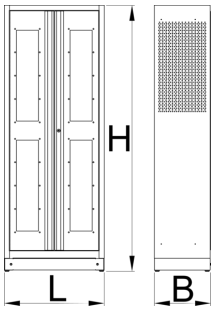

문서용 캐비닛 오거나이저

991LMS.C1

프로파일

제품 특징

- The cabinet organizer for documents is an ideal solution for systematically organized documentation, safely stored behind see-through doors for extra visibility. It features four adjustable shelves and a wide-open door option. Its walls are perforated, which allows the installation of additional accessories that will make the space additionally optimized.
- material: premium PLUS sheet metal
- 잠금 장치와 접이식 키가 잇는 도어 잠금장치
- plexiglass door for viewing the cabinet interior
- the doors open 180°
- unlocked doors are held by magnets
- includes 4 shelves which can be customised on 9 vertical positions
- the shelves basically have spacing of 342mm
- the bottom of cabinet serves as the fifth, fixed shelf
- the shelves are reinforced
- the side parts of the cabinet in the upper part are perforated for attaching accessories
- the cabinet bottom is made in such way that it allows the cabinet to be moved with standard transport equipment such as forklifts and hand pallet trucks
- basic dimensions of cabinet L 770 x W 430 x H 2052mm
- coated with eco colour of Qualicoat quality standard

* Images of products are symbolic. All dimensions are in mm, and weight is in grams. All listed dimensions may vary in tolerance.

사용법 (사진)

스페어 파트

Lock with keys

관련 제품

틀 트레이용 캐비닛 오거나이저

틀 차징 스테이션