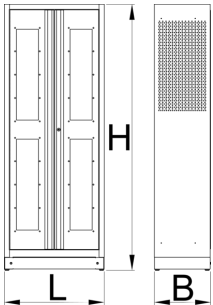

# Tool charging station

991LMS.PS1

Profiles

---

Product features

- The charging station has direct connection to the power grid. With four shelves, it allows you to charge battery tools or connect other electrical accessories, such as your phone, laptop, and other smart devices. It is an indispensable element of a modern workshop.
- malzeme: sac metal
- Kilit ve katlanabilir anahtar ile kilitlenmiş kapı
- plexiglass door for viewing the cabinet interior
- the doors open 180°
- unlocked doors are held by magnets
- includes 4 shelves, the upper 2 are fixed, the lower two are adjustable
- the upper two shelves are designed for charging batteries and smart devices. Each include a bank of twelve main outlets.
- the upper shelves are perforated for extracting hot air
- the shelves are reinforced
- the side parts of the cabinet in the upper part are perforated for an easier extraction of hot air. Perforation serves as a means to attach accessories
- the cover contains a plate with the mains switch, protective switches for the splitters and a thermostat, which can be regulated between 0 and 60 °C
- the cover also contains a ventilator allowing the air to flow at 160 m<sup>3</sup>/h, which is activated at the set temperature and removes hot air from the cabinet, it includes a protective mesh netting and filter at the front, and the cover above the ventilator contains perforation for removing air
- main plugin cable, lenght of 5 m, 5x16 A 400 V
- the cables are hidden in ducts
- all electronics are marked with appropriate stickers
- all cabinet parts are grounded
- the cabinet bottom is made in such way that it allows the cabinet to be moved with standard transport equipment such as forklifts and hand pallet trucks
- basic dimensions of cabinet L 770 x W 430 x H 2052mm
- Kadmiyum ve kurşunsuz renkle ekolojik lake kaplama

	L	B	H	
628543	770	430	2052	90000

\* Ürünlerin resimleri semboliktir. Bütün boyutlar mm ve ağırlık gram cinsindedir.

Usage (pictures)