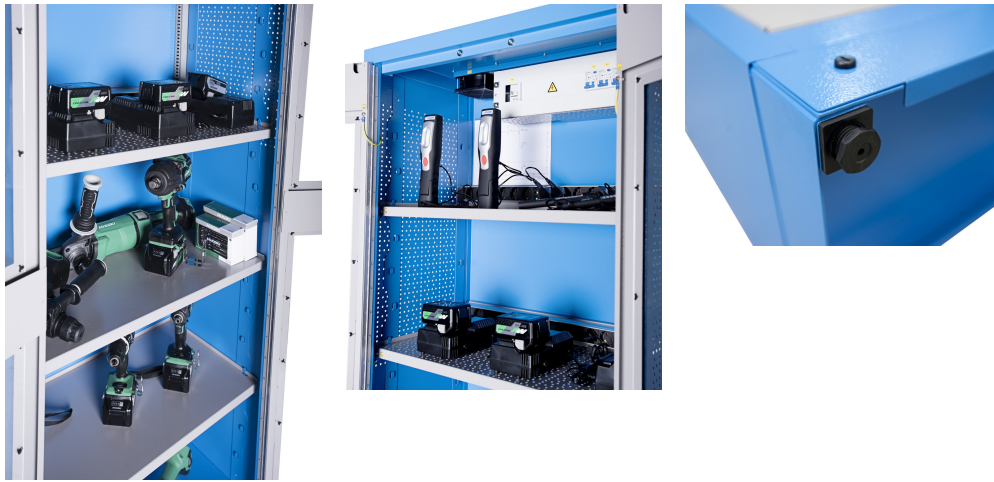

Related products