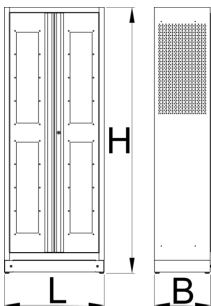

툴 차징 스테이션

991LMS.PS1

프로파일

제품 특징

- The charging station has direct connection to the power grid. With four shelves, it allows you to charge battery tools or connect other electrical accessories, such as your phone, laptop, and other smart devices. It is an indispensable element of a modern workshop.
- material: premium PLUS sheet metal
- 잠금 장치와 접이식 키가 잇는 도어 잠금장치
- plexiglass door for viewing the cabinet interior
- the doors open 180°
- unlocked doors are held by magnets
- includes 4 shelves, the upper 2 are fixed, the lower two are adjustable
- the upper two shelves are designed for charging batteries and smart devices. Each include a bank of twelve main outlets.
- the upper shelves are perforated for extracting hot air
- the shelves are reinforced
- the side parts of the cabinet in the upper part are perforated for an easier extraction of hot air. Perforation serves as a means to attach accessories
- the cover contains a plate with the mains switch, protective switches for the splitters and a thermostat, which can be regulated between 0 and 60 °C
- the cover also contains a ventilator allowing the air to flow at 160 m³/h, which is activated at the set temperature and removes hot air from the cabinet, it includes a protective mesh netting and filter at the front, and the cover above the ventilator contains perforation for removing air
- main plugin cable, lenght of 5 m, 5x16 A 400 V
- the cables are hidden in ducts
- all electronics are marked with appropriate stickers
- all cabinet parts are grounded
- the cabinet bottom is made in such way that it allows the cabinet to be moved with standard transport equipment such as forklifts and hand pallet trucks
- basic dimensions of cabinet L 770 x W 430 x H 2052mm
- coated with eco colour of Qualicoat quality standard