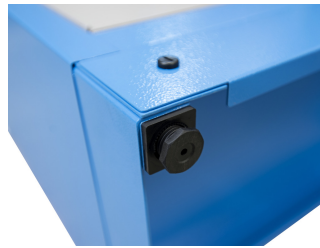

툴 차징 스테이션

991LMS.PS1

프로파일

제품 특징

- The charging station has direct connection to the power grid. With four shelves, it allows you to charge battery tools or connect other electrical accessories, such as your phone, laptop, and other smart devices. It is an indispensable element of a modern workshop.
- material: premium PLUS sheet metal
- 잠금 장치와 접이식 키가 잇는 도어 잠금장치
- plexiglass door for viewing the cabinet interior
- the doors open 180°
- unlocked doors are held by magnets
- includes 4 shelves, the upper 2 are fixed, the lower two are adjustable
- the upper two shelves are designed for charging batteries and smart devices. Each include a bank of twelve main outlets type F.
- the upper shelves are perforated for extracting hot air
- the shelves are reinforced
- the side parts of the cabinet in the upper part are perforated for an easier extraction of hot air. Perforation serves as a means to attach accessories
- the cover contains a plate with the mains switch, protective switches for the splitters and a thermostat, which can be regulated between 0 and 60 °C
- the cover also contains a ventilator allowing the air to flow at 160 m³/h, which is activated at the set temperature and removes hot air from the cabinet, it includes a protective mesh netting and filter at the front, and the cover above the ventilator contains perforation for removing air
- main plugin cable, lenght of 5 m, 5x16 A 400 V
- the cables are hidden in ducts
- all electronics are marked with appropriate stickers
- all cabinet parts are grounded
- the cabinet bottom is made in such way that it allows the cabinet to be moved with standard transport equipment such as forklifts and hand pallet trucks
- basic dimensions of cabinet L 770 x W 430 x H 2052mm
- coated with eco colour of Qualicoat quality standard

* Images of products are symbolic. All dimensions are in mm, and weight is in grams. All listed dimensions may vary in tolerance.

사용법 (사진)

관련 제품

문서용 캐비닛 오거나이저

툴 트레이용 캐비닛 오거나이저