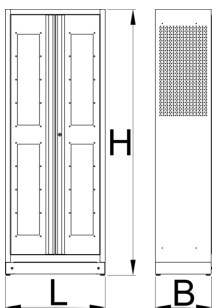

툴 차징 스테이션

991LMS.PS1

프로파일

제품 특징

- The charging station has direct connection to the power grid. With four shelves, it allows you to charge battery tools or connect other electrical accessories, such as your phone, laptop, and other smart devices. It is an indispensable element of a modern workshop.
- material: premium PLUS sheet metal
- 잠금 장치와 접이식 키가 잇는 도어 잠금장치
- plexiglass door for viewing the cabinet interior
- the doors open 180°
- unlocked doors are held by magnets
- includes 4 shelves, the upper 2 are fixed, the lower two are adjustable
- the upper two shelves are designed for charging batteries and smart devices. Each include a bank of twelve main outlets type F.
- the upper shelves are perforated for extracting hot air
- the shelves are reinforced
- the side parts of the cabinet in the upper part are perforated for an easier extraction of hot air. Perforation serves as a means to attach accessories
- the cover contains a plate with the mains switch, protective switches for the splitters and a thermostat, which can be regulated between 0 and 60 °C
- the cover also contains a ventilator allowing the air to flow at 160 m³/h, which is activated at the set temperature and removes hot air from the cabinet, it includes a protective mesh netting and filter at the front, and the cover above the ventilator contains perforation for removing air
- main plugin cable, lenght of 5 m, 5x16 A 400 V
- the cables are hidden in ducts
- all electronics are marked with appropriate stickers
- all cabinet parts are grounded
- the cabinet bottom is made in such way that it allows the cabinet to be moved with standard transport equipment such as forklifts and hand pallet trucks
- basic dimensions of cabinet L 770 x W 430 x H 2052mm
- coated with eco colour of Qualicoat quality standard

* Images of products are symbolic. All dimensions are in mm, and weight is in grams. All listed dimensions may vary in tolerance.

사용법 (사진)

관련 제품

문서용 캐비닛 오거나이저

툴 트레이용 캐비닛 오거나이저