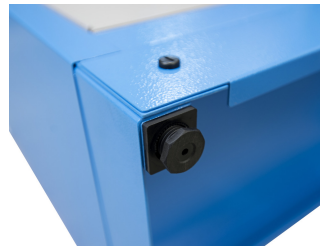

툴 차징 스테이션

991LMS.PS1

프로파일

제품 특징

- The charging station has direct connection to the power grid. With four shelves, it allows you to charge battery tools or connect other electrical accessories, such as your phone, laptop, and other smart devices. It is an indispensable element of a modern workshop.
- material: premium PLUS sheet metal
- 잠금 장치와 접이식 키가 잇는 도어 잠금장치
- plexiglass door for viewing the cabinet interior
- the doors open 180°
- unlocked doors are held by magnets
- includes 4 shelves, the upper 2 are fixed, the lower two are adjustable
- the upper two shelves are designed for charging batteries and smart devices. Each include a bank of twelve main outlets type F.
- the upper shelves are perforated for extracting hot air
- the shelves are reinforced
- the side parts of the cabinet in the upper part are perforated for an easier extraction of hot air. Perforation serves as a means to attach accessories
- the cover contains a plate with the mains switch, protective switches for the splitters and a thermostat, which can be regulated between 0 and 60 °C
- the cover also contains a ventilator allowing the air to flow at 160 m³/h, which is activated at the set temperature and removes hot air from the cabinet, it includes a protective mesh netting and filter at the front, and the cover above the ventilator contains perforation for removing air
- main plugin cable, lenght of 5 m, 5x16 A 400 V
- the cables are hidden in ducts
- all electronics are marked with appropriate stickers
- all cabinet parts are grounded
- the cabinet bottom is made in such way that it allows the cabinet to be moved with standard transport equipment such as forklifts and hand pallet trucks
- basic dimensions of cabinet L 770 x W 430 x H 2052mm
- coated with eco colour of Qualicoat quality standard

* Images of products are symbolic. All dimensions are in mm, and weight is in grams. All listed dimensions may vary in tolerance.

사용법 (사진)

관련 제품

문서용 캐비닛 오거나이저

툴 트레이용 캐비닛 오거나이저