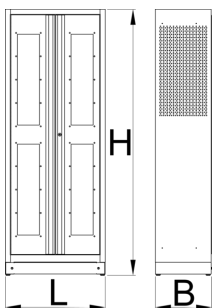

툴 차징 스테이션

991LMS.PS1

프로파일

제품 특징

- The charging station has direct connection to the power grid. With four shelves, it allows you to charge battery tools or connect other electrical accessories, such as your phone, laptop, and other smart devices. It is an indispensable element of a modern workshop.
- material: premium PLUS sheet metal
- 잠금 장치와 접이식 키가 잇는 도어 잠금장치
- plexiglass door for viewing the cabinet interior
- the doors open 180°
- unlocked doors are held by magnets
- includes 4 shelves, the upper 2 are fixed, the lower two are adjustable
- the upper two shelves are designed for charging batteries and smart devices. Each include a bank of twelve main outlets type F.
- the upper shelves are perforated for extracting hot air
- the shelves are reinforced
- the side parts of the cabinet in the upper part are perforated for an easier extraction of hot air. Perforation serves as a means to attach accessories
- the cover contains a plate with the mains switch, protective switches for the splitters and a thermostat, which can be regulated between 0 and 60 °C
- the cover also contains a ventilator allowing the air to flow at 160 m³/h, which is activated at the set temperature and removes hot air from the cabinet, it includes a protective mesh netting and filter at the front, and the cover above the ventilator contains perforation for removing air
- main plugin cable, lenght of 5 m, 5x16 A 400 V
- the cables are hidden in ducts
- all electronics are marked with appropriate stickers
- all cabinet parts are grounded
- the cabinet bottom is made in such way that it allows the cabinet to be moved with standard transport equipment such as forklifts and hand pallet trucks
- basic dimensions of cabinet L 770 x W 430 x H 2052mm
- coated with eco colour of Qualicoat quality standard

* Images of products are symbolic. All dimensions are in mm, and weight in grams. All listed dimensions may vary in tolerance.

사용법 (사진)

관련 제품

문서용 캐비닛 오거나이저

툴 트레이용 캐비닛 오거나이저