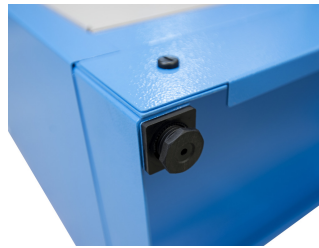

툴 차징 스테이션

991LMS.PS1

프로파일

제품 특징

- The charging station has direct connection to the power grid. With four shelves, it allows you to charge battery tools or connect other electrical accessories, such as your phone, laptop, and other smart devices. It is an indispensable element of a modern workshop.
- material: premium PLUS sheet metal
- 잠금 장치와 접이식 키가 잇는 도어 잠금장치
- plexiglass door for viewing the cabinet interior
- the doors open 180°
- unlocked doors are held by magnets
- includes 4 shelves, the upper 2 are fixed, the lower two are adjustable
- the upper two shelves are designed for charging batteries and smart devices. Each include a bank of twelve main outlets type F.
- the upper shelves are perforated for extracting hot air
- the shelves are reinforced
- the side parts of the cabinet in the upper part are perforated for an easier extraction of hot air. Perforation serves as a means to attach accessories
- the cover contains a plate with the mains switch, protective switches for the splitters and a thermostat, which can be regulated between 0 and 60 °C
- the cover also contains a ventilator allowing the air to flow at 160 m³/h, which is activated at the set temperature and removes hot air from the cabinet, it includes a protective mesh netting and filter at the front, and the cover above the ventilator contains perforation for removing air
- main plugin cable, lenght of 5 m, 5x16 A 400 V
- the cables are hidden in ducts
- all electronics are marked with appropriate stickers
- all cabinet parts are grounded
- the cabinet bottom is made in such way that it allows the cabinet to be moved with standard transport equipment such as forklifts and hand pallet trucks
- basic dimensions of cabinet L 770 x W 430 x H 2052mm
- coated with eco colour of Qualicoat quality standard

* Images of products are symbolic. All dimensions are in mm, and weight in grams. All listed dimensions may vary in tolerance.

사용법 (사진)

관련 제품

문서용 캐비닛 오거나이저

툴 트레이용 캐비닛 오거나이저