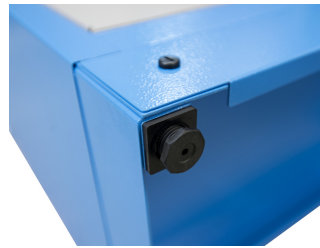

사용법 (사진)

관련 제품