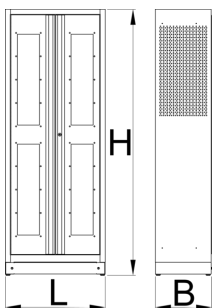

Tool charging station

991LMS.PS1

Profiles

Product features

- The charging station has direct connection to the power grid. With four shelves, it allows you to charge battery tools or connect other electrical accessories, such as your phone, laptop, and other smart devices. It is an indispensable element of a modern workshop.
- material: premium PLUS sheet metal
- door locked with lock and folding key
- plexiglass door for viewing the cabinet interior
- the doors open 180°
- unlocked doors are held by magnets
- includes 4 shelves, the upper 2 are fixed, the lower two are adjustable
- the upper two shelves are designed for charging batteries and smart devices. Each include a bank of twelve main outlets.
- the upper shelves are perforated for extracting hot air
- the shelves are reinforced
- the side parts of the cabinet in the upper part are perforated for an easier extraction of hot air. Perforation serves as a means to attach accessories
- the cover contains a plate with the mains switch, protective switches for the splitters and a thermostat, which can be regulated between 0 and 60 °C
- the cover also contains a ventilator allowing the air to flow at 160 m³/h, which is activated at the set temperature and removes hot air from the cabinet, it includes a protective mesh netting and filter at the front, and the cover above the ventilator contains perforation for removing air
- main plugin cable, length of 5 m, 5x16 A 400 V
- the cables are hidden in ducts
- all electronics are marked with appropriate stickers
- all cabinet parts are grounded
- the cabinet bottom is made in such way that it allows the cabinet to be moved with standard transport equipment such as forklifts and hand pallet trucks
- basic dimensions of cabinet L 770 x W 430 x H 2052mm
- coated with eco colour of Qualicoat quality standard