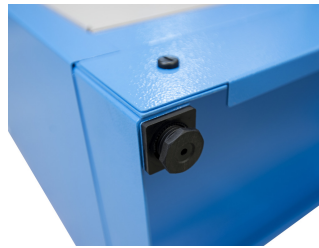

Usage (pictures)

Related products