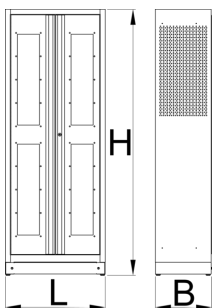

Tool charging station

991LMS.PS1

Profiles

Product features

- The charging station has direct connection to the power grid. With four shelves, it allows you to charge battery tools or connect other electrical accessories, such as your phone, laptop, and other smart devices. It is an indispensable element of a modern workshop.
- material: premium PLUS sheet metal
- door locked with lock and folding key
- plexiglass door for viewing the cabinet interior
- the doors open 180°
- unlocked doors are held by magnets
- includes 4 shelves, the upper 2 are fixed, the lower two are adjustable
- the upper two shelves are designed for charging batteries and smart devices. Each include a bank of twelve main outlets.
- the upper shelves are perforated for extracting hot air
- the shelves are reinforced
- the side parts of the cabinet in the upper part are perforated for an easier extraction of hot air. Perforation serves as a means to attach accessories
- the cover contains a plate with the mains switch, protective switches for the splitters and a thermostat, which can be regulated between 0 and 60 °C
- the cover also contains a ventilator allowing the air to flow at 160 m³/h, which is activated at the set temperature and removes hot air from the cabinet, it includes a protective mesh netting and filter at the front, and the cover above the ventilator contains perforation for removing air
- main plugin cable, lenght of 5 m, 5x16 A 400 V
- the cables are hidden in ducts
- all electronics are marked with appropriate stickers
- all cabinet parts are grounded
- the cabinet bottom is made in such way that it allows the cabinet to be moved with standard transport equipment such as forklifts and hand pallet trucks
- basic dimensions of cabinet L 770 x W 430 x H 2052mm
- coated with eco colour of Qualicoat quality standard