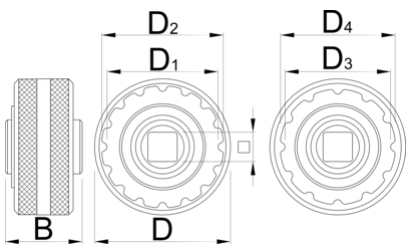

## 제품 특징

- T47 double sided bottom bracket socket features 16 and 12 notch interface with exchangeable adaptor to cover all different T47 bottom bracket standards.

D

B

D1

D2

D3

D4

360°/n

360°/n

628495

60

34

1/2"

49

54

46.6

51

16

12

106

\* Images of products are symbolic. All dimensions are in mm, and weight in grams. All listed dimensions may vary in tolerance.