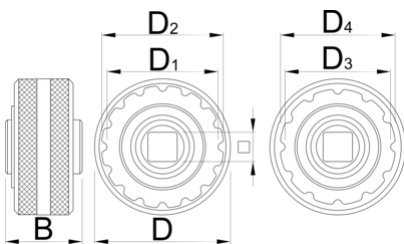

Bottom bracket socket T47

1671.T47

프로파일

제품 특징

- T47 double sided bottom bracket socket features 16 and 12 notch interface with exchangeable adaptor to cover all different T47 bottom bracket standards.

D

B

D1

D2

D3

D4

360°/n

360°/n

D

B

D1

D2

D3

D4

360°/n

360°/n

628495

60

34

* Images of products are symbolic. All dimensions are in mm, and weight in grams. All listed dimensions may vary in tolerance.

사용법 (사진)