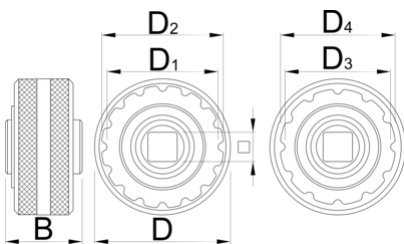

D

B

D1

D2

D3

D4

360°/n

360°/n