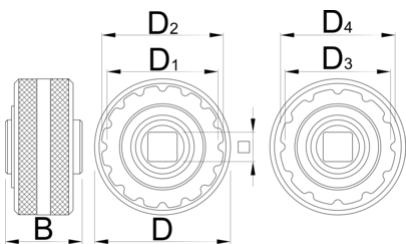

Bottom bracket socket T47

1671.T47

프로파일

제품 특징

- T47 double sided bottom bracket socket features 16 and 12 notch interface with exchangeable adaptor to cover all different T47 bottom bracket standards.

D

B

D1

D2

D3

D4

360°/n

360°/n

D

B

D1

D2

D3

D4

360°/n

360°/n

628495

60

34

* Images of products are symbolic. All dimensions are in mm, and weight is in grams. All listed dimensions may vary in tolerance.

사용법 (사진)