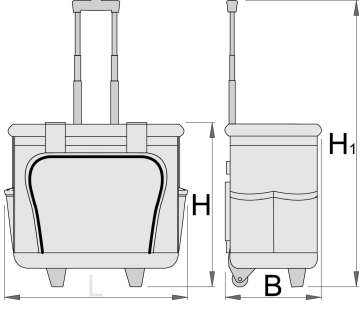

Tekerlekli alet antası

1113

Product features

- malzeme: polyester kumaş
- zip closing
- dimensions: L460 x W270 x H400 mm
- volume 25l
- mobile tool bag with user-friendly telescopic handle

- 2 solid handles with stuffed grip
- bag shells made of dentproof ABS material
- large zip opening for easy access
- removable double tool board with 40 tool pockets with velcro fastening
- 4 internal pockets and elastic loop for tools storing
- 8 outer tool pockets for better organizing of tools, 3 of them protect with zip closing
- delivered without tools

	L	B	H	H1	
628163	460	270	400	1050	4525

* Ürünlerin resimleri semboliktir. Bütün boyutlar mm ve ağırlık gram cinsindedir.

Usage (pictures)