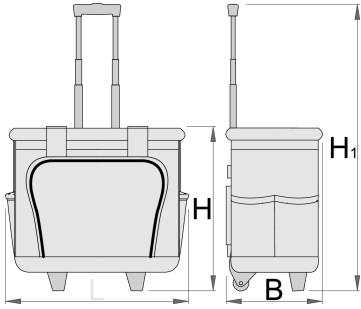

Trusa de scule cu roti

1113

Caracteristicile produsului

- material :tesatura de poliester
- zip closing
- dimensions: L460 x W270 x H400 mm
- volume 25l
- mobile tool bag with user-friendly telescopic handle

- 2 solid handles with stuffed grip
- bag shells made of dentproof ABS material
- large zip opening for easy access
- removable double tool board with 40 tool pockets with velcro fastening
- 4 internal pockets and elastic loop for tools storing
- 8 outer tool pockets for better organizing of tools, 3 of them protect with zip closing
- delivered without tools

Barcode	L	B	H	H1	Weight
628163	460	270	400	1050	4525

* Imaginea produsului este simbolica. Toate dimensiunile sunt exprimate în mm, greutatea în grame.

0 (pictures)