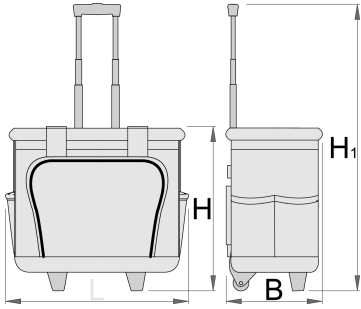

Tool bag with wheels

1113

제품 특징

- 재질: 폴리에스터 천
- zip closing
- dimensions: L460 x W270 x H400 mm
- volume 25l
- mobile tool bag with user-friendly telescopic handle

- 2 solid handles with stuffed grip
- bag shells made of dentproof ABS material
- large zip opening for easy access
- removable double tool board with 40 tool pockets with velcro fastening
- 4 internal pockets and elastic loop for tools storing
- 8 outer tool pockets for better organizing of tools, 3 of them protect with zip closing
- delivered without tools

Barcode	L	B	H	H1	Weight
628163	460	270	400	1050	4525

* Images of products are symbolic. All dimensions are in mm, and weight is in grams. All listed dimensions may vary in tolerance.

사용법 (사진)