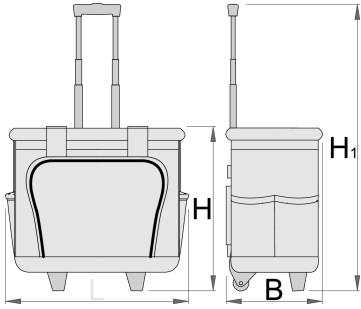

Tool bag with wheels

1113

제품 특징

- 재질: 폴리에스터 천
- zip closing
- dimensions: L460 x W270 x H400 mm
- volume 25l
- mobile tool bag with user-friendly telescopic handle

- 2 solid handles with stuffed grip
- bag shells made of dentproof ABS material
- large zip opening for easy access
- removable double tool board with 40 tool pockets with velcro fastening
- 4 internal pockets and elastic loop for tools storing
- 8 outer tool pockets for better organizing of tools, 3 of them protect with zip closing
- delivered without tools

Barcode	L	B	H	H1	Weight
628163	460	270	400	1050	4525

* Images of products are symbolic. All dimensions are in mm, and weight in grams. All listed dimensions may vary in tolerance.

사용법 (사진)