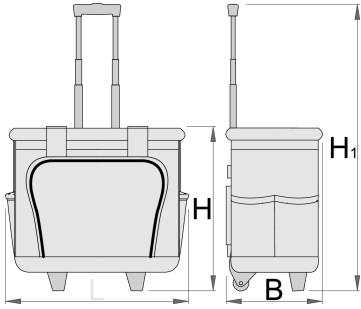

## Product features

- material: polyester fabric
- zip closing
- dimensions: L460 x W270 x H400 mm
- volume 25l
- mobile tool bag with user-friendly telescopic handle

- 2 solid handles with stuffed grip
- bag shells made of dentproof ABS material
- large zip opening for easy access
- removable double tool board with 40 tool pockets with velcro fastening
- 4 internal pockets and elastic loop for tools storing
- 8 outer tool pockets for better organizing of tools, 3 of them protect with zip closing
- delivered without tools

| Barcode | L   | B   | H   | H1   | Weight |
|---------|-----|-----|-----|------|--------|
| 628163  | 460 | 270 | 400 | 1050 | 4525   |

\* Images of products are symbolic. All dimensions are in mm, and weight in grams. All listed dimensions may vary in tolerance.