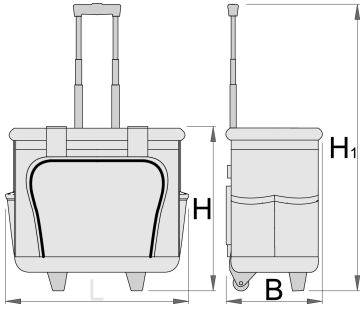

Tool bag with wheels

1113

Product features

- material: polyester fabric
- zip closing
- dimensions: L460 x W270 x H400 mm
- volume 25l
- mobile tool bag with user-friendly telescopic handle

- 2 solid handles with stuffed grip
- bag shells made of dentproof ABS material
- large zip opening for easy access
- removable double tool board with 40 tool pockets with velcro fastening
- 4 internal pockets and elastic loop for tools storing
- 8 outer tool pockets for better organizing of tools, 3 of them protect with zip closing
- delivered without tools

Barcode	L	B	H	H1	Weight
628163	460	270	400	1050	4525

* Images of products are symbolic. All dimensions are in mm, and weight in grams. All listed dimensions may vary in tolerance.

Usage (pictures)