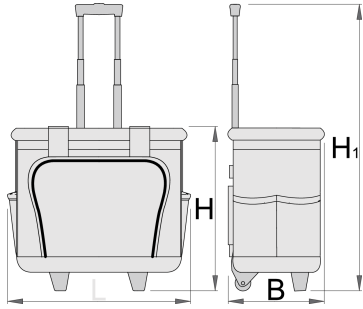

带轮工具袋

1113

产品属性

- 材料:聚酯织物
- zip closing
- dimensions: L460 x W270 x H400 mm
- volume 25l
- mobile tool bag with user-friendly telescopic handle

- 2 solid handles with stuffed grip
- bag shells made of dentproof ABS material
- large zip opening for easy access
- removable double tool board with 40 tool pockets with velcro fastening
- 4 internal pockets and elastic loop for tools storing
- 8 outer tool pockets for better organizing of tools, 3 of them protect with zip closing
- delivered without tools

Barcode	L	B	H	H1	Weight
628163	460	270	400	1050	4525

* Images of products are symbolic. All dimensions are in mm, and weight in grams. All listed dimensions may vary in tolerance.

用途 (pictures)