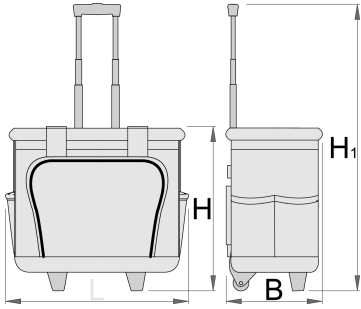

带轮工具袋

1113

产品属性

- 材料:聚酯织物
- zip closing
- dimensions: L460 x W270 x H400 mm
- volume 25l
- mobile tool bag with user-friendly telescopic handle

- 2 solid handles with stuffed grip
- bag shells made of dentproof ABS material
- large zip opening for easy access
- removable double tool board with 40 tool pockets with velcro fastening
- 4 internal pockets and elastic loop for tools storing
- 8 outer tool pockets for better organizing of tools, 3 of them protect with zip closing
- delivered without tools

Barcode	L	B	H	H1	Weight
628163	460	270	400	1050	4525

* Images of products are symbolic. All dimensions are in mm, and weight is in grams. All listed dimensions may vary in tolerance.

用途 (pictures)