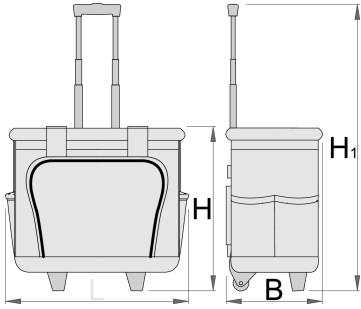

## Product attributen

- material: polyester fabric
- zip closing
- dimensions: L460 x W270 x H400 mm
- volume 25l
- mobile tool bag with user-friendly telescopic handle

- 2 solid handles with stuffed grip
- bag shells made of dentproof ABS material
- large zip opening for easy access
- removable double tool board with 40 tool pockets with velcro fastening
- 4 internal pockets and elastic loop for tools storing
- 8 outer tool pockets for better organizing of tools, 3 of them protect with zip closing
- delivered without tools

Barcode	L	B	H	H1	Weight
628163	460	270	400	1050	4525

\* Afbeeldingen van producten zijn symbolisch. Alle afmetingen zijn in mm, en het gewicht in grammen. Alle vermelde afmetingen kunnen variëren in tolerantie.