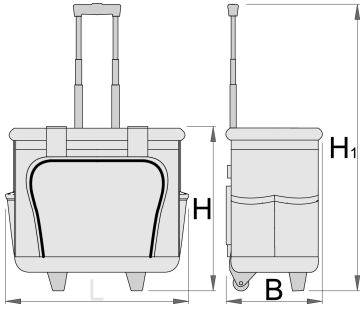

Tool bag with wheels

1113

Product attributen

- material: polyester fabric
- zip closing
- dimensions: L460 x W270 x H400 mm
- volume 25l
- mobile tool bag with user-friendly telescopic handle

- 2 solid handles with stuffed grip
- bag shells made of dentproof ABS material
- large zip opening for easy access
- removable double tool board with 40 tool pockets with velcro fastening
- 4 internal pockets and elastic loop for tools storing
- 8 outer tool pockets for better organizing of tools, 3 of them protect with zip closing
- delivered without tools

Barcode	L	B	H	H1	Weight
628163	460	270	400	1050	4525

* Afbeeldingen van producten zijn symbolisch. Alle afmetingen zijn in mm, en het gewicht in grammen. Alle vermelde afmetingen kunnen variëren in tolerantie.